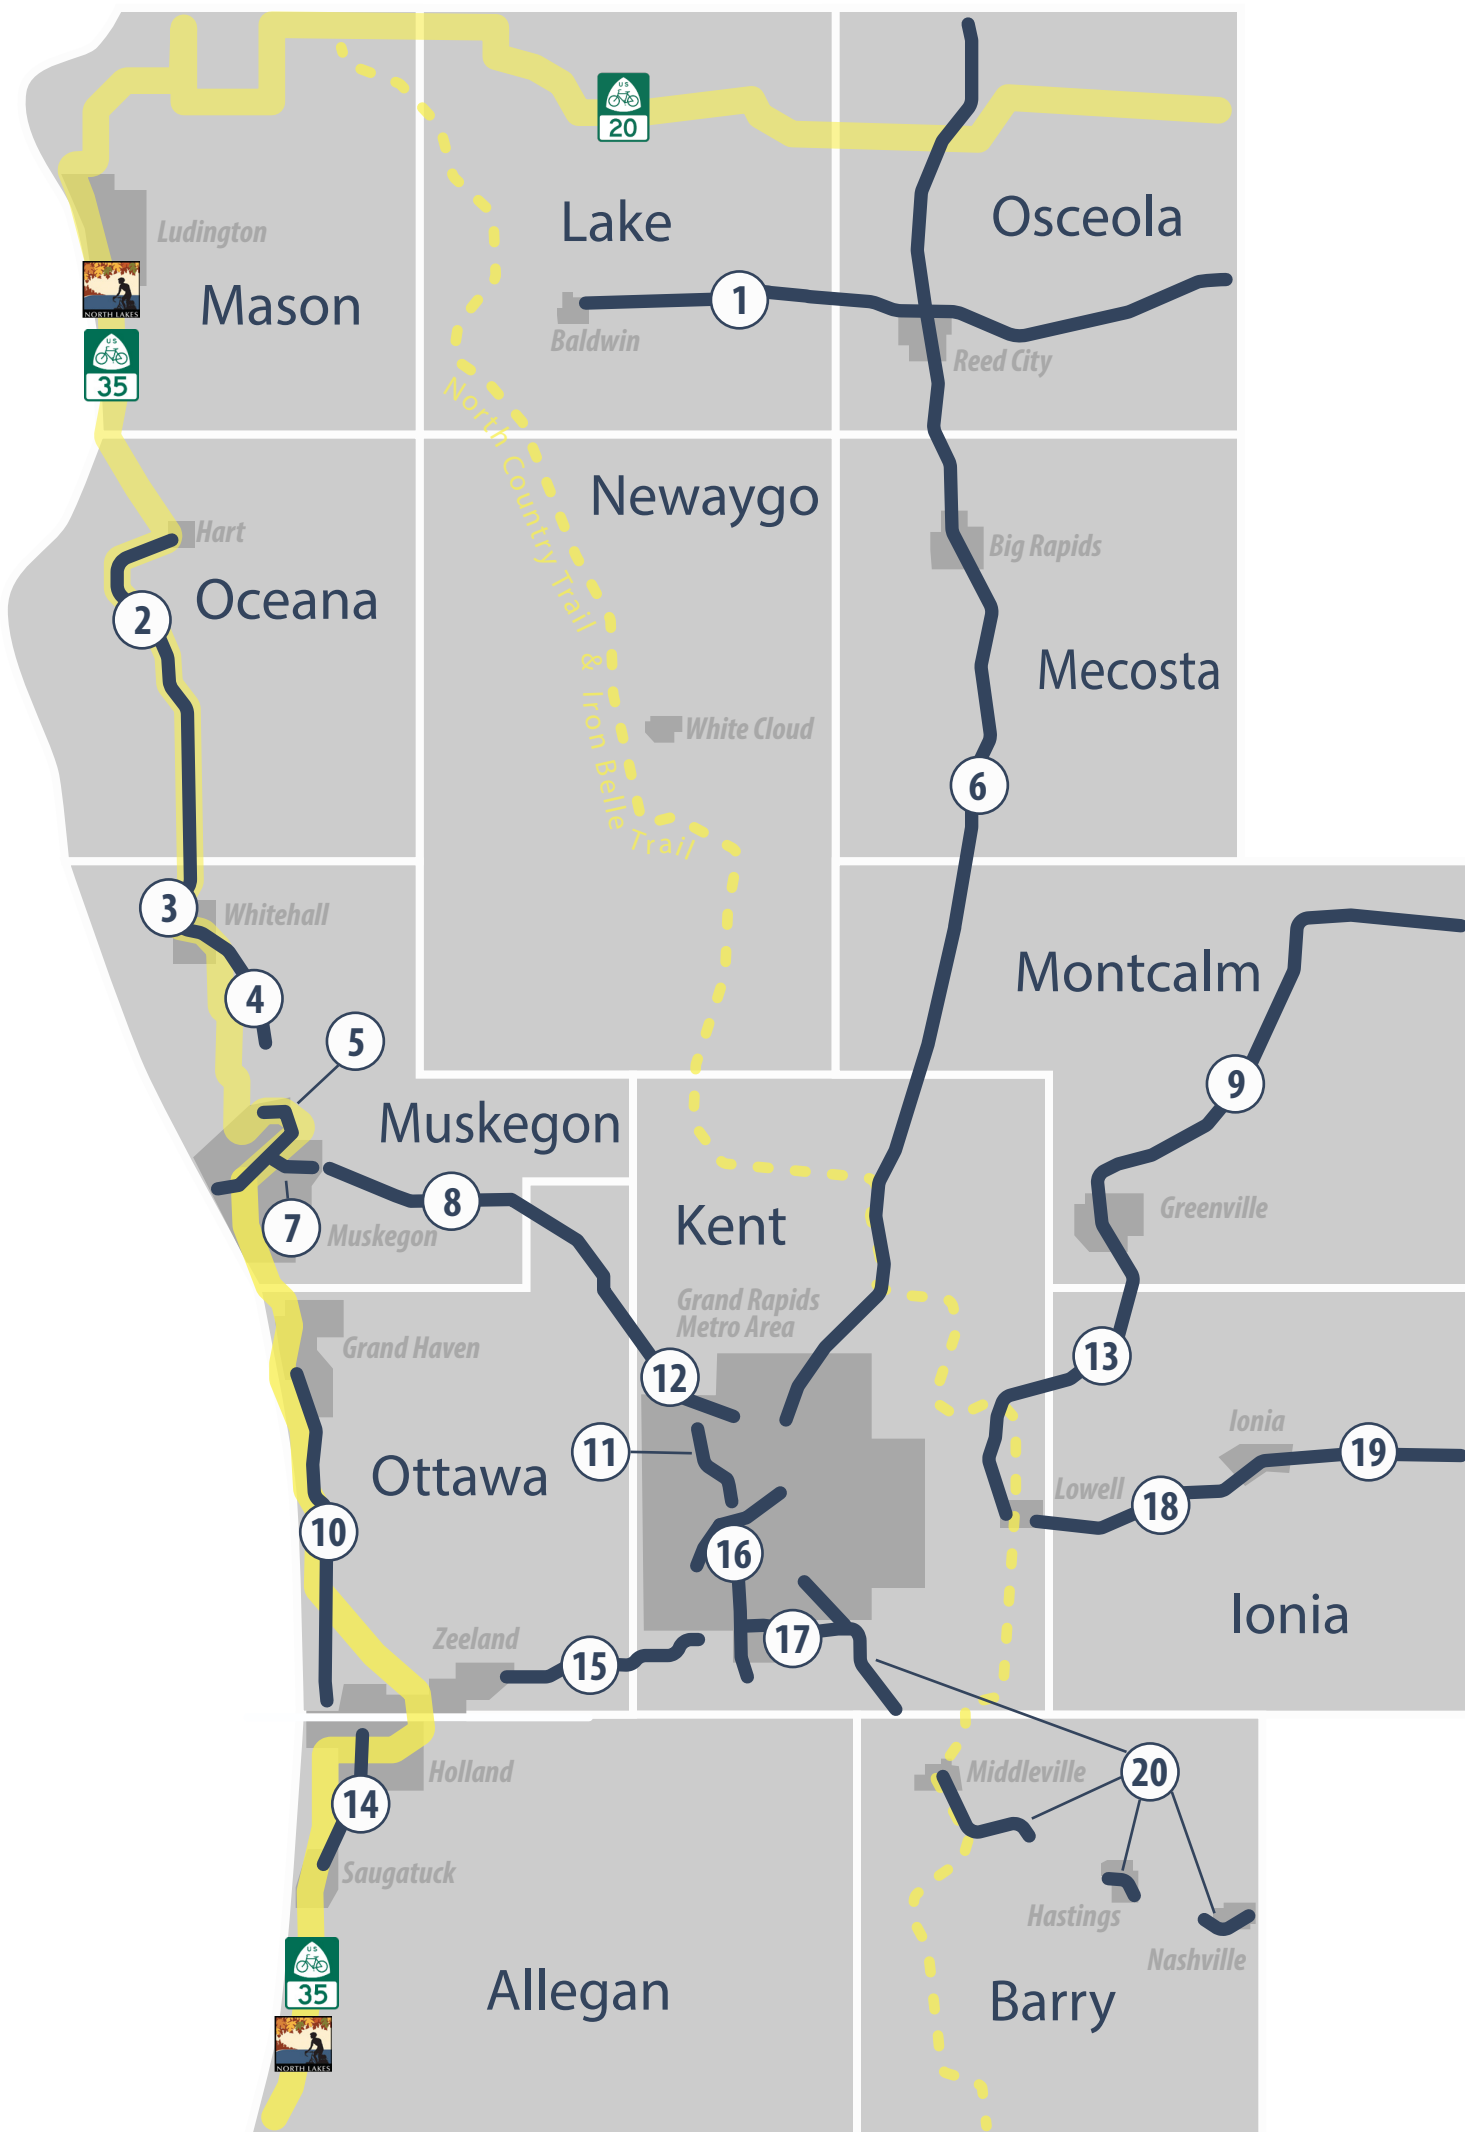

MDOT GRAND REGION NONMOTORIZED PLAN EXISTING REGIONAL TRAIL NETWORK

- | | |
|---|--|
| 1. Pere Marquette State Trail | 11. Fred Meijer Standale Trail |
| 2. William Field Memorial Hart Montague Trail | 12. Fred Meijer Pioneer Trail |
| 3. White Lake Pathway | 13. Fred Meijer Flat River Valley Rail Trail |
| 4. Fred Meijer Berry Junction | 14. Beeline Trail |
| 5. Muskegon Lakeshore Trail | 15. Fred Meijer Kenowa Trail |
| 6. Fred Meijer White Pine Trail | 16. Kent Trails |
| 7. Laketon Trail | 17. Fred Meijer M-6 Trail |
| 8. Musketawa Trail | 18. Fred Meijer Grand River Valley Trail |
| 9. Fred Meijer Hartland Trail | 19. Fred Meijer Clinton-Ionia-Shiawassee Trail |
| 10. Lakeshore Trail | 20. Paul Henry Thornapple Trail |