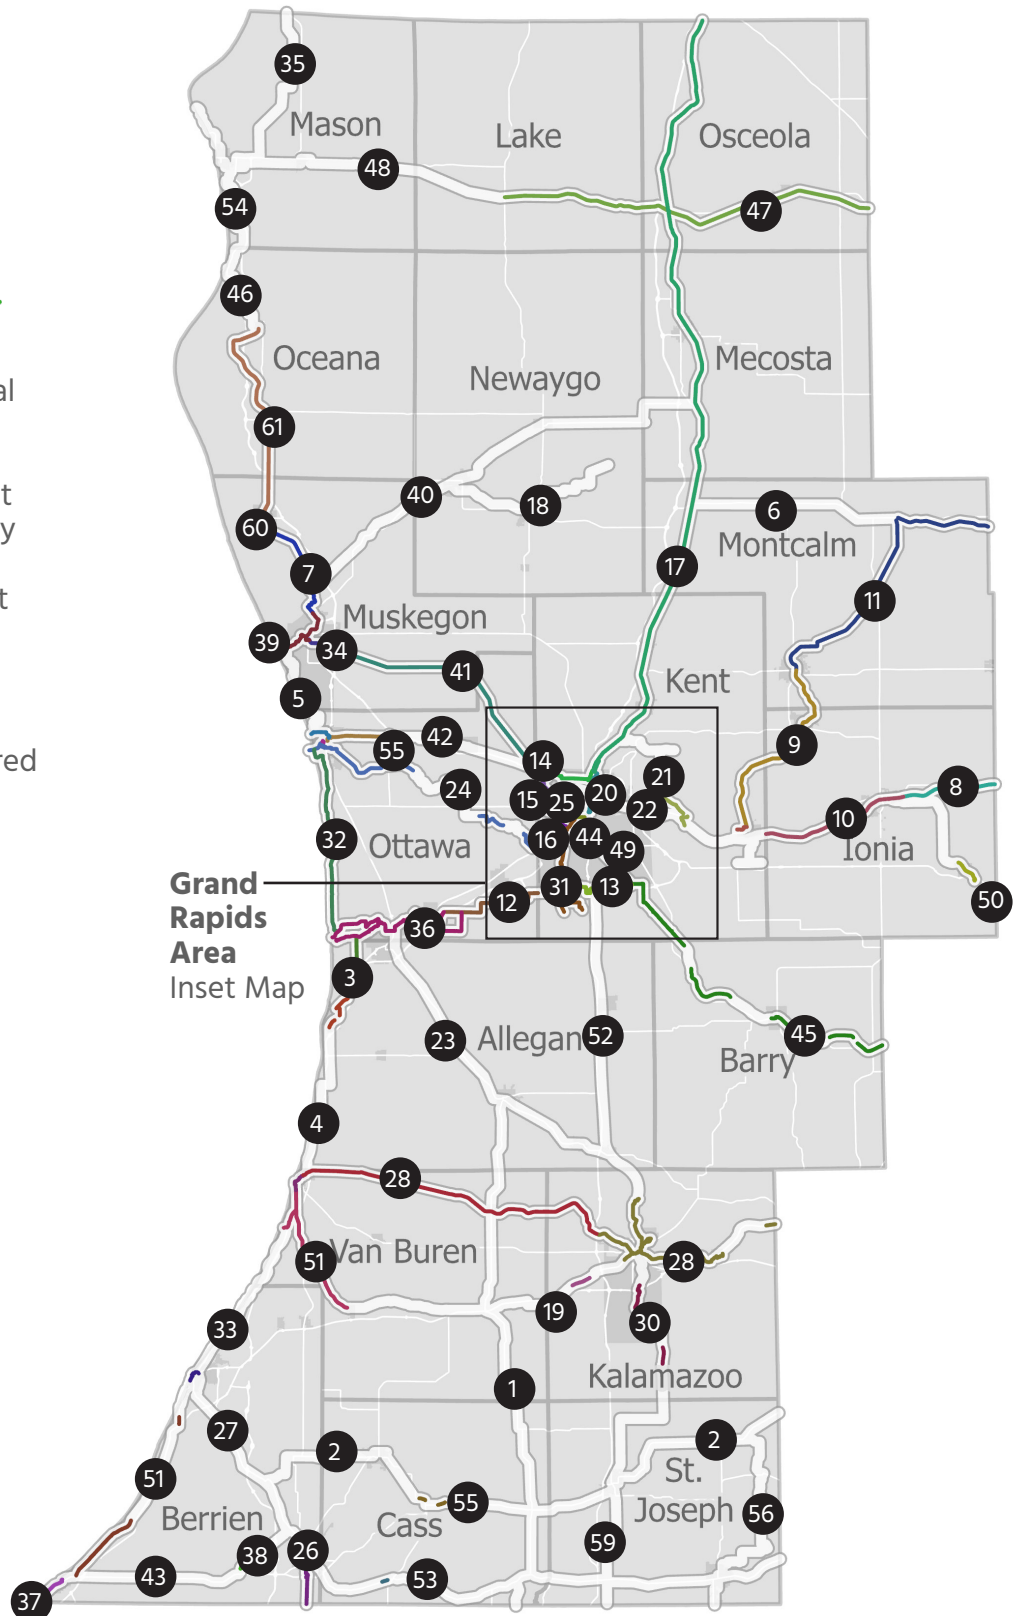

West Michigan Regional Trail Network Map

WEST MICHIGAN
trails

This map highlights the regional trail network that numerous agencies and organizations are working on in West Michigan. It illustrates existing and currently planned non-motorized, multi-use pathways connecting West Michigan communities and destinations.

The white lines represent the planned network and the colored lines represent existing trails.