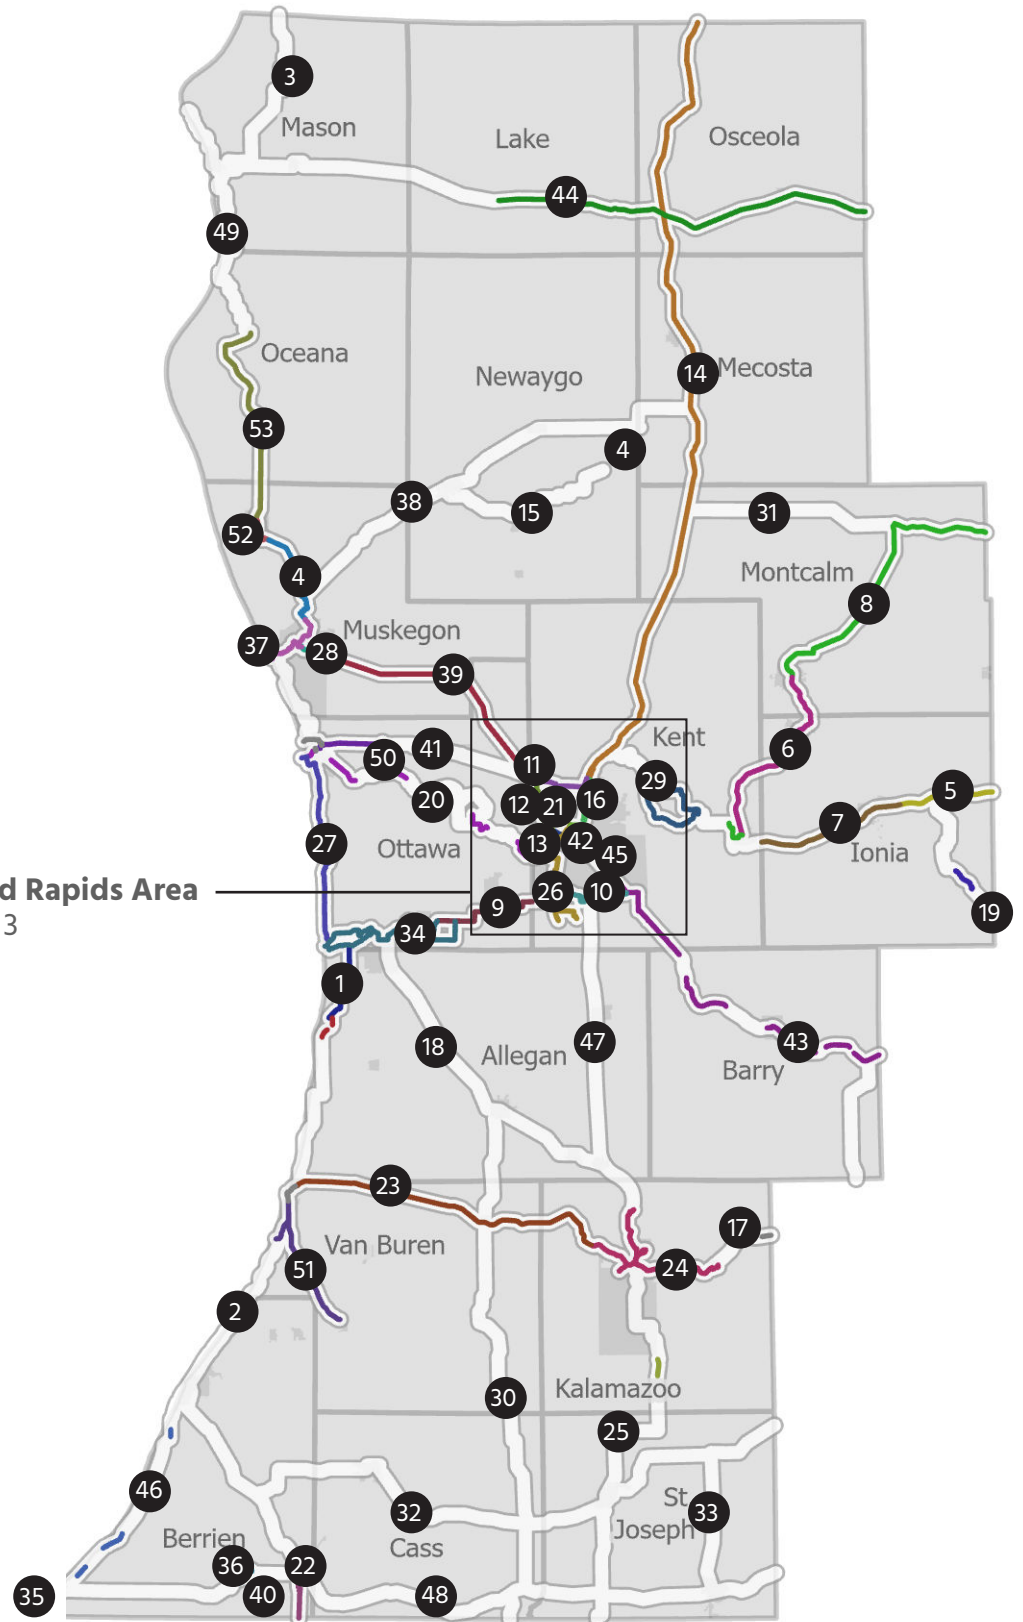

West Michigan Regional Trail Network Map

This map highlights the significant regional connections that the Master Plan will prioritize. It illustrates existing and currently planned non-motorized, multi-use pathways connecting West Michigan communities and destinations. We anticipate this network will evolve through out the planning process.

Please refer to the map key on the page 2.

Grand Rapids Area
Page 3