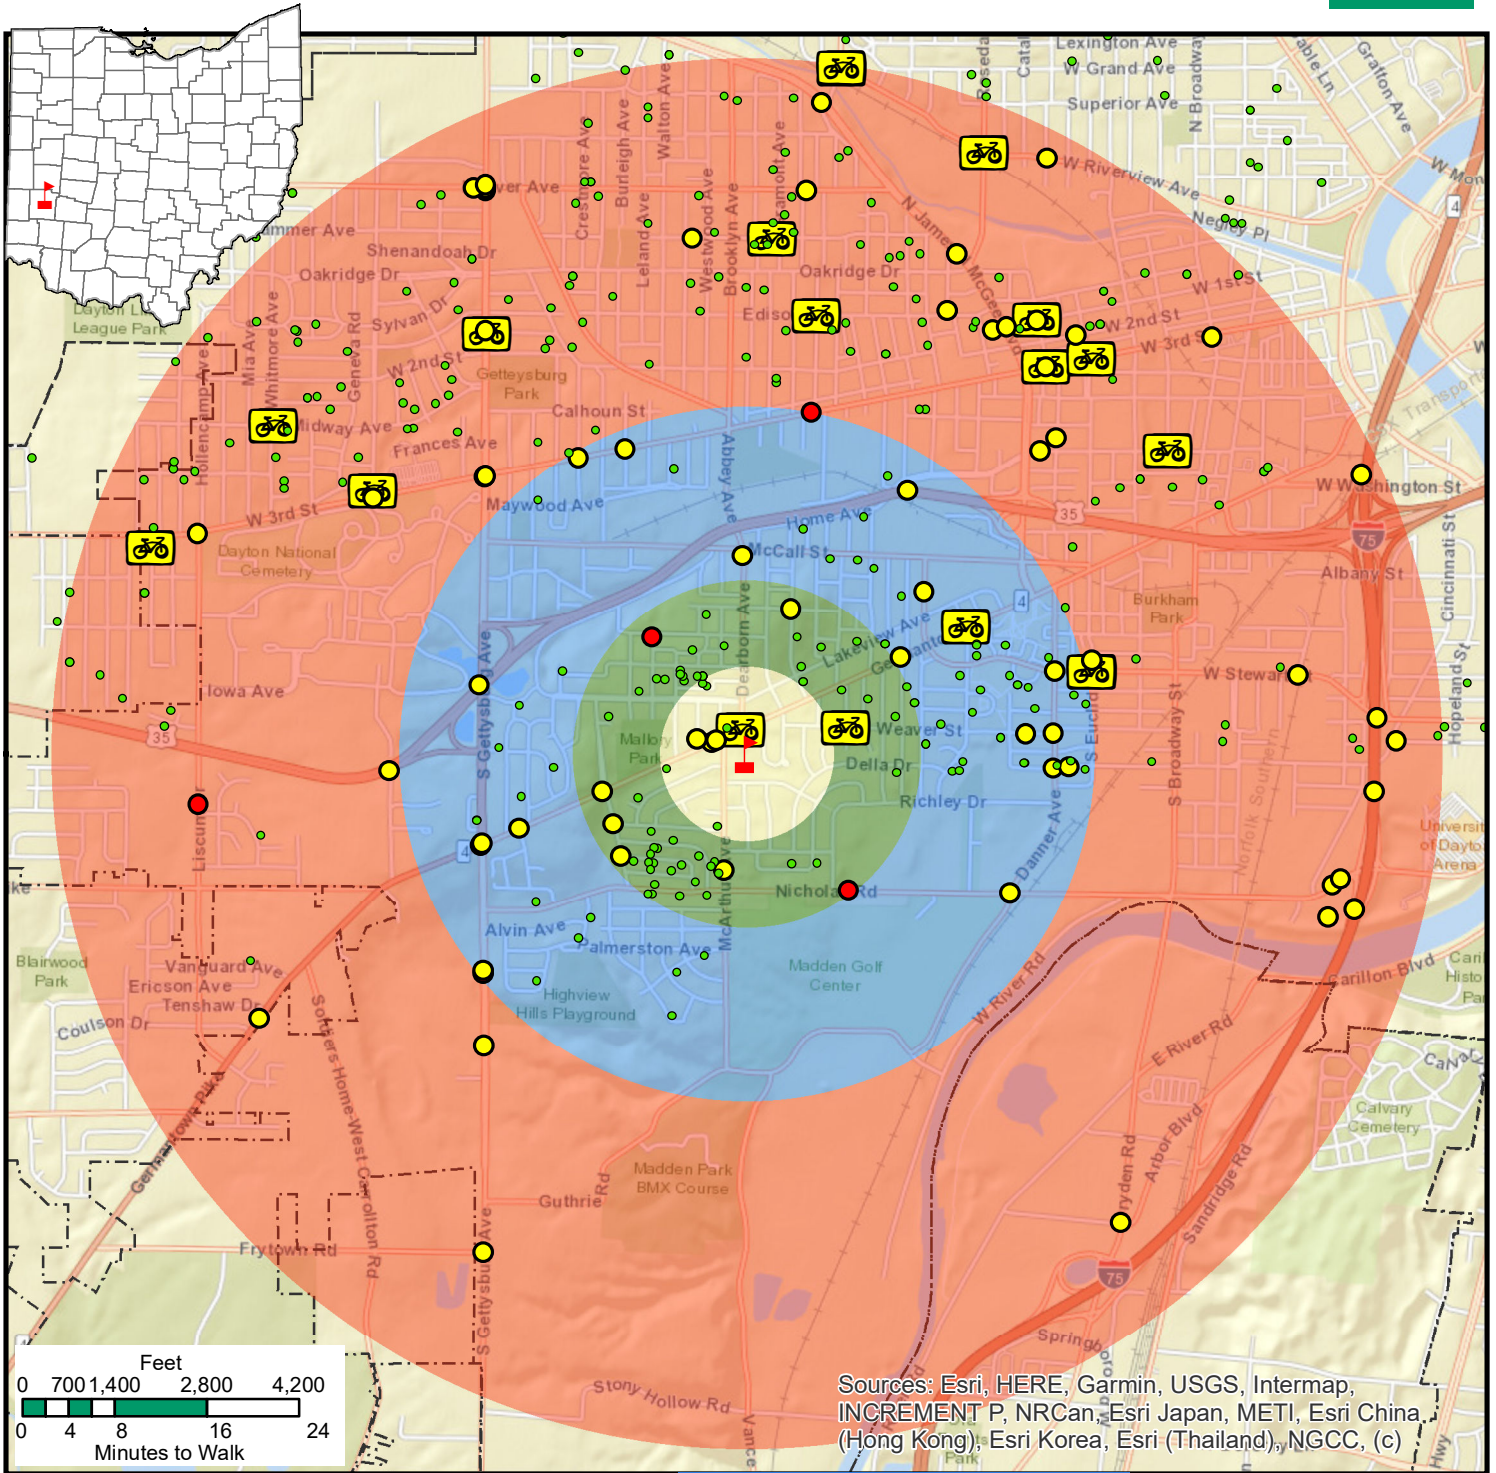

920 McArthur Ave, Dayton, OH 45417

8/10/2023

Sources: Esri, HERE, Garmin, USGS, Intermap, INCREMENT P, NRCan, Esri Japan, METI, Esri China (Hong Kong), Esri Korea, Esri (Thailand), NGCC, (c)

● Students	<b>Radius (Miles)</b>	N ↑ ↓ S
🚩 School	0.25	
<b>Pedestrian Crashes</b>	0.5	
● Non-Fatal Crash	1.0	
● Fatal Crash	2.0	
<b>Bicycle Crashes</b>	County Boundary	
🚲 Non-Fatal Crash	City Boundary	
🚲 Fatal Crash		
Total Enrollment = 394		Total Crashes = 90