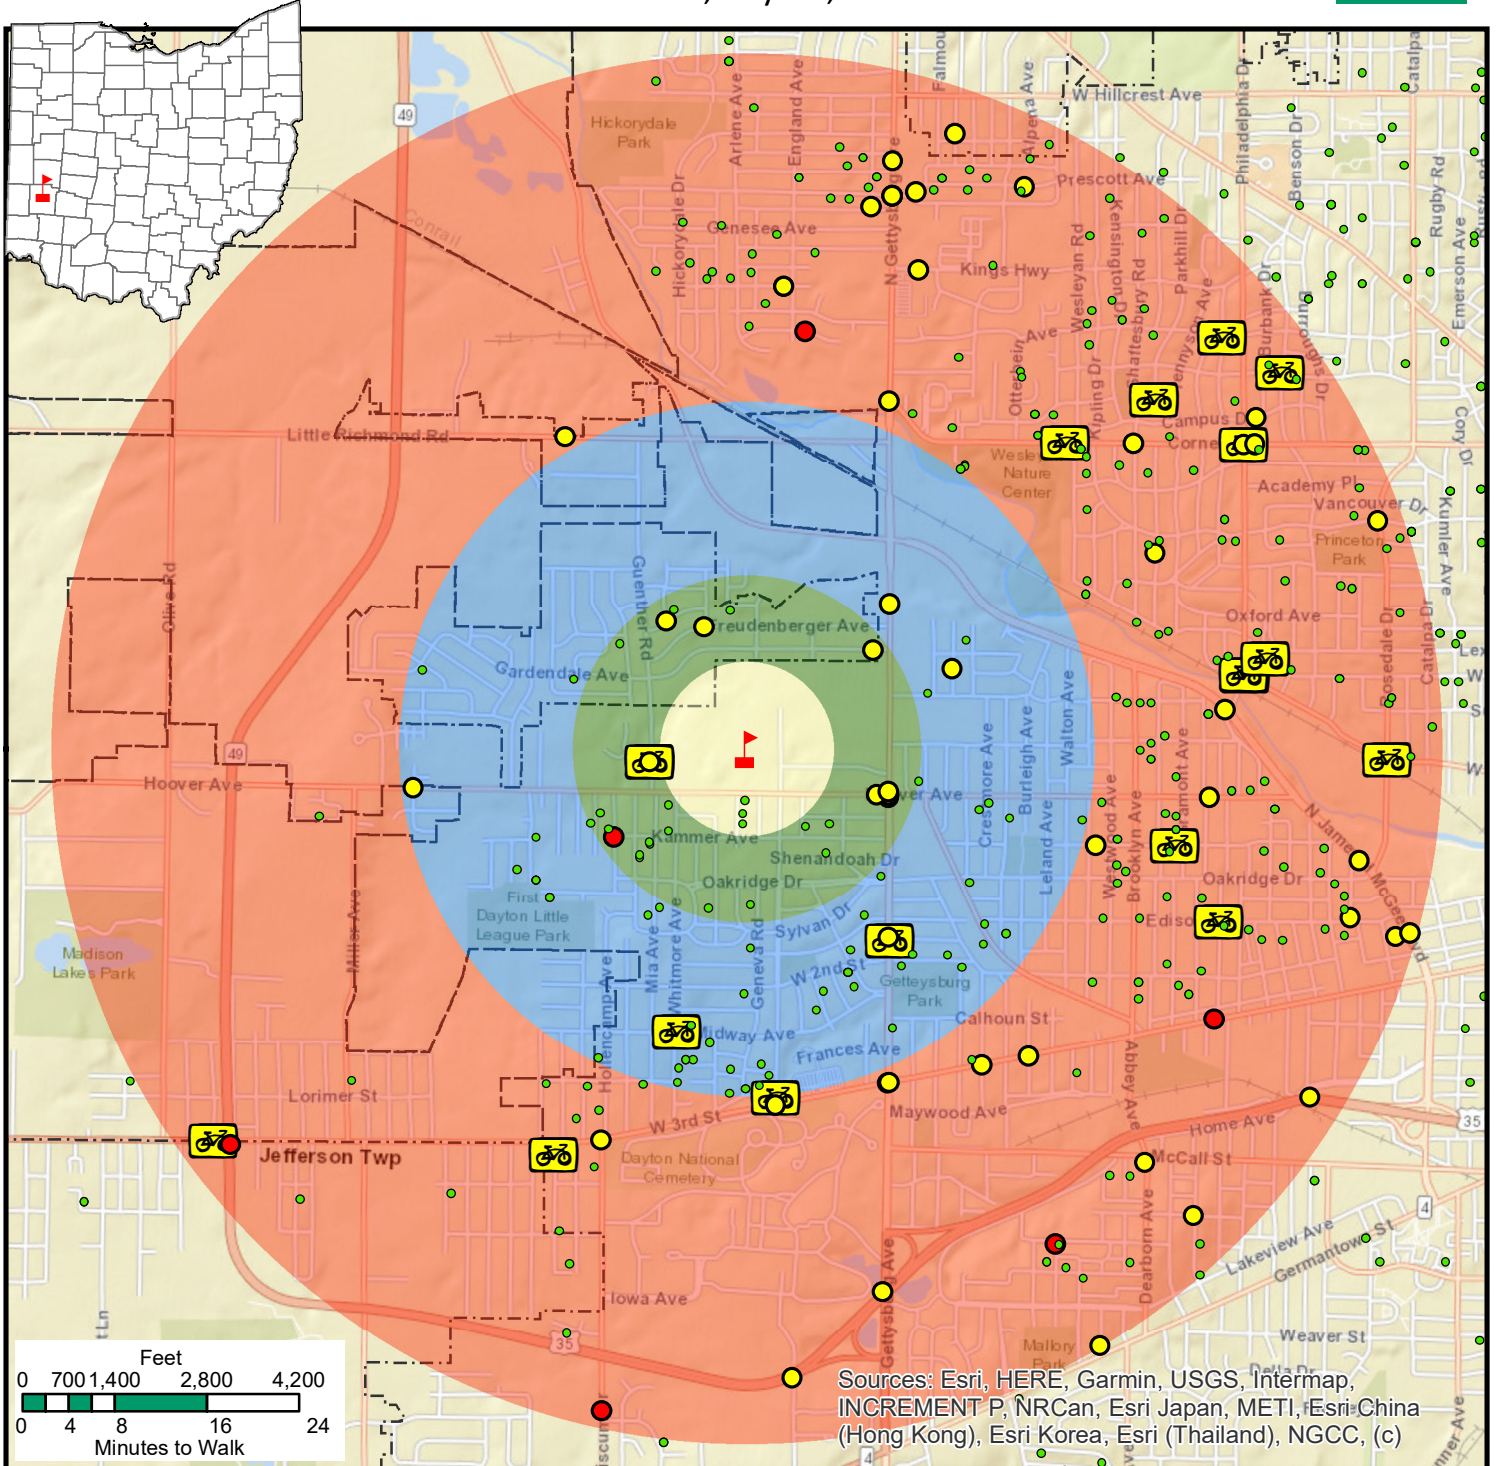

Thurgood Marshall STEM HS - Dayton

Public Schools - Montgomery Co

4447 Hoover Ave, Dayton, OH 45417

8/9/2023

Sources: Esri, HERE, Garmin, USGS, Intermap, INCREMENT P, NRCan, Esri Japan, METI, Esri China (Hong Kong), Esri Korea, Esri (Thailand), NGCC, (c)

● Students	Radius (Miles)	N ↑ ↓ S
🚩 School	0.25	
Pedestrian Crashes	0.5	
● Non-Fatal Crash	1.0	
● Fatal Crash	2.0	
Bicycle Crashes	County Boundary	
🚲 Non-Fatal Crash	City Boundary	
🚲 Fatal Crash		
Total Enrollment = 597 Total Crashes = 78		