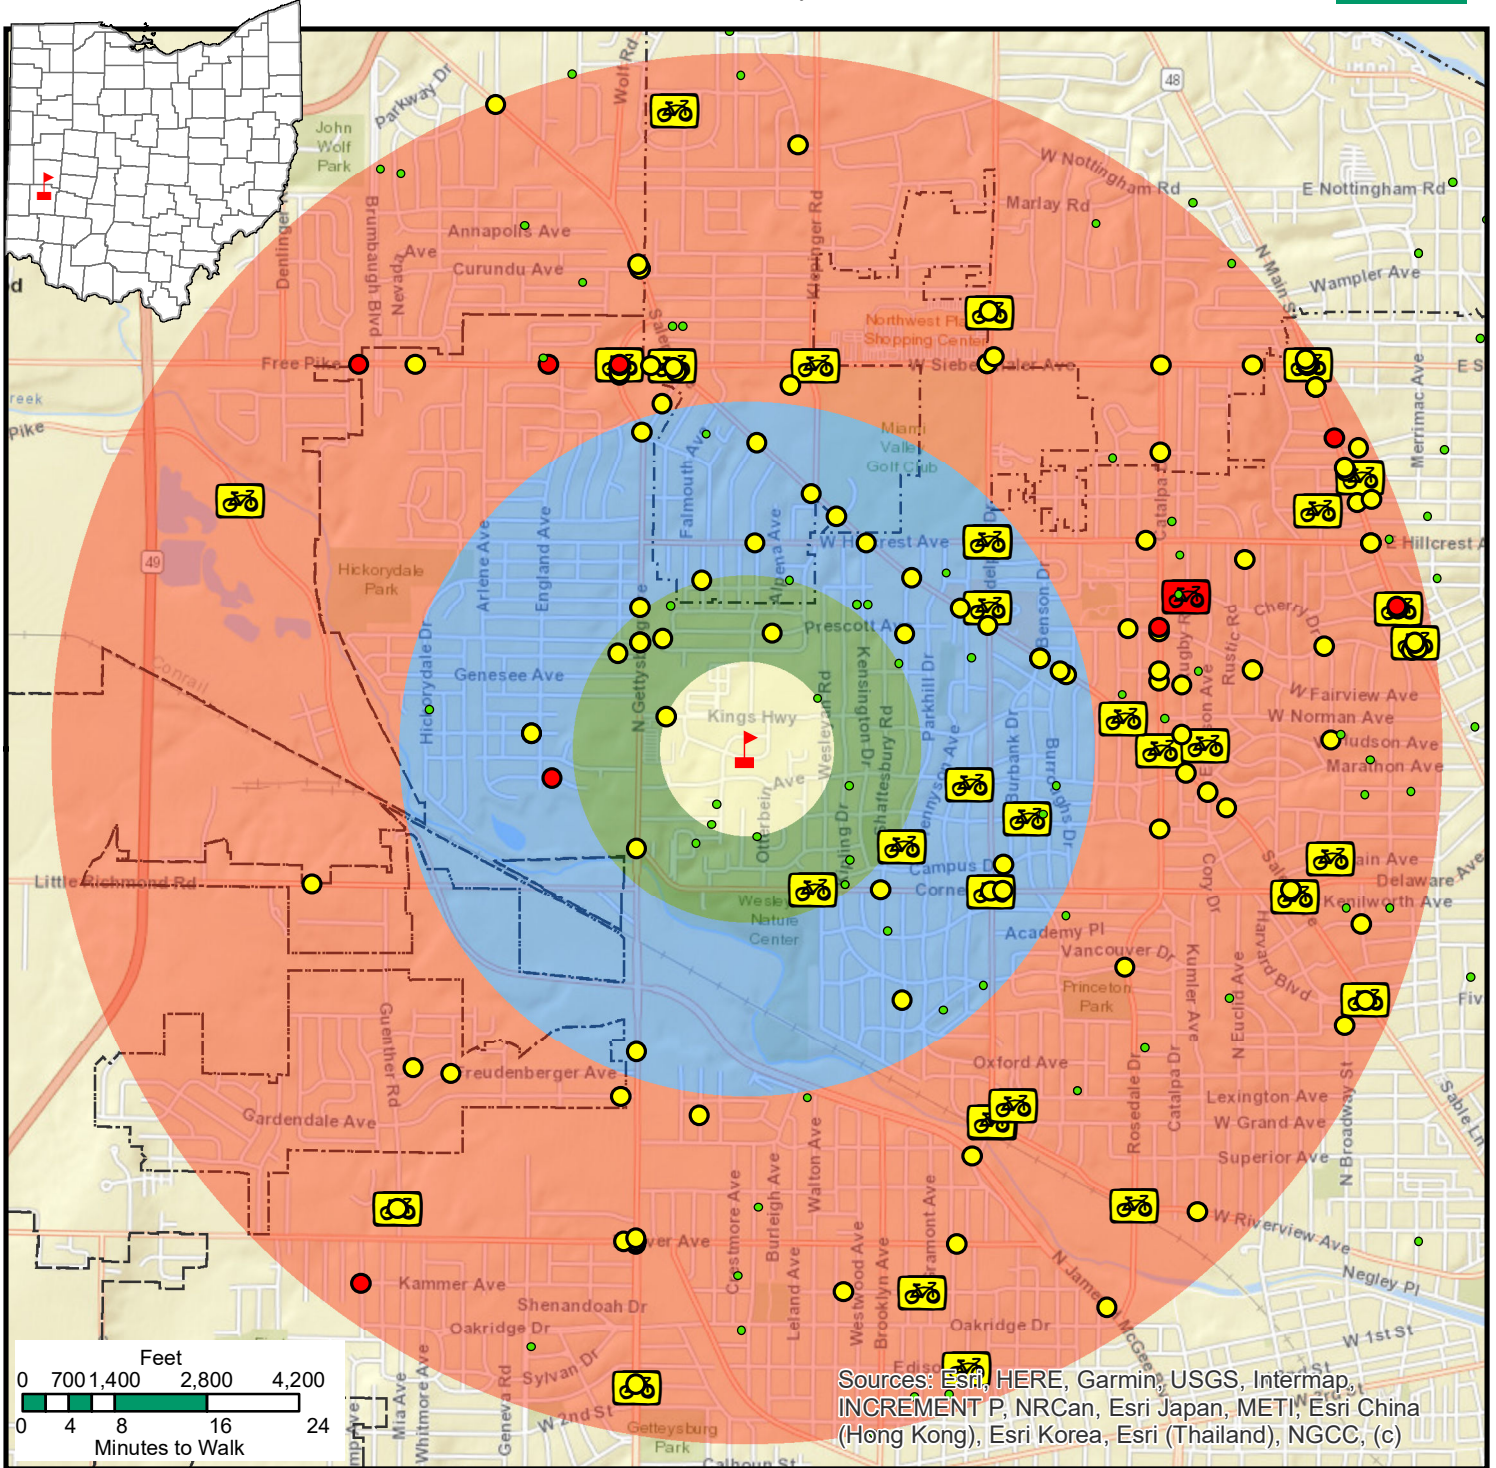

3705 Lori Sue Ave, Dayton, OH 45406

8/8/2023

Sources: Esri, HERE, Garmin, USGS, Intermap, INCREMENT P, NRCAN, Esri Japan, METI, Esri China (Hong Kong), Esri Korea, Esri (Thailand), NGCC, (c)

● Students	Radius (Miles)	N ↑ ↓ S
🚩 School	0.25	
Pedestrian Crashes	0.5	
● Non-Fatal Crash	1.0	
● Fatal Crash	2.0	
Bicycle Crashes	County Boundary	
🚲 Non-Fatal Crash	City Boundary	
🚲 Fatal Crash		
Total Enrollment = 112		Total Crashes = 160