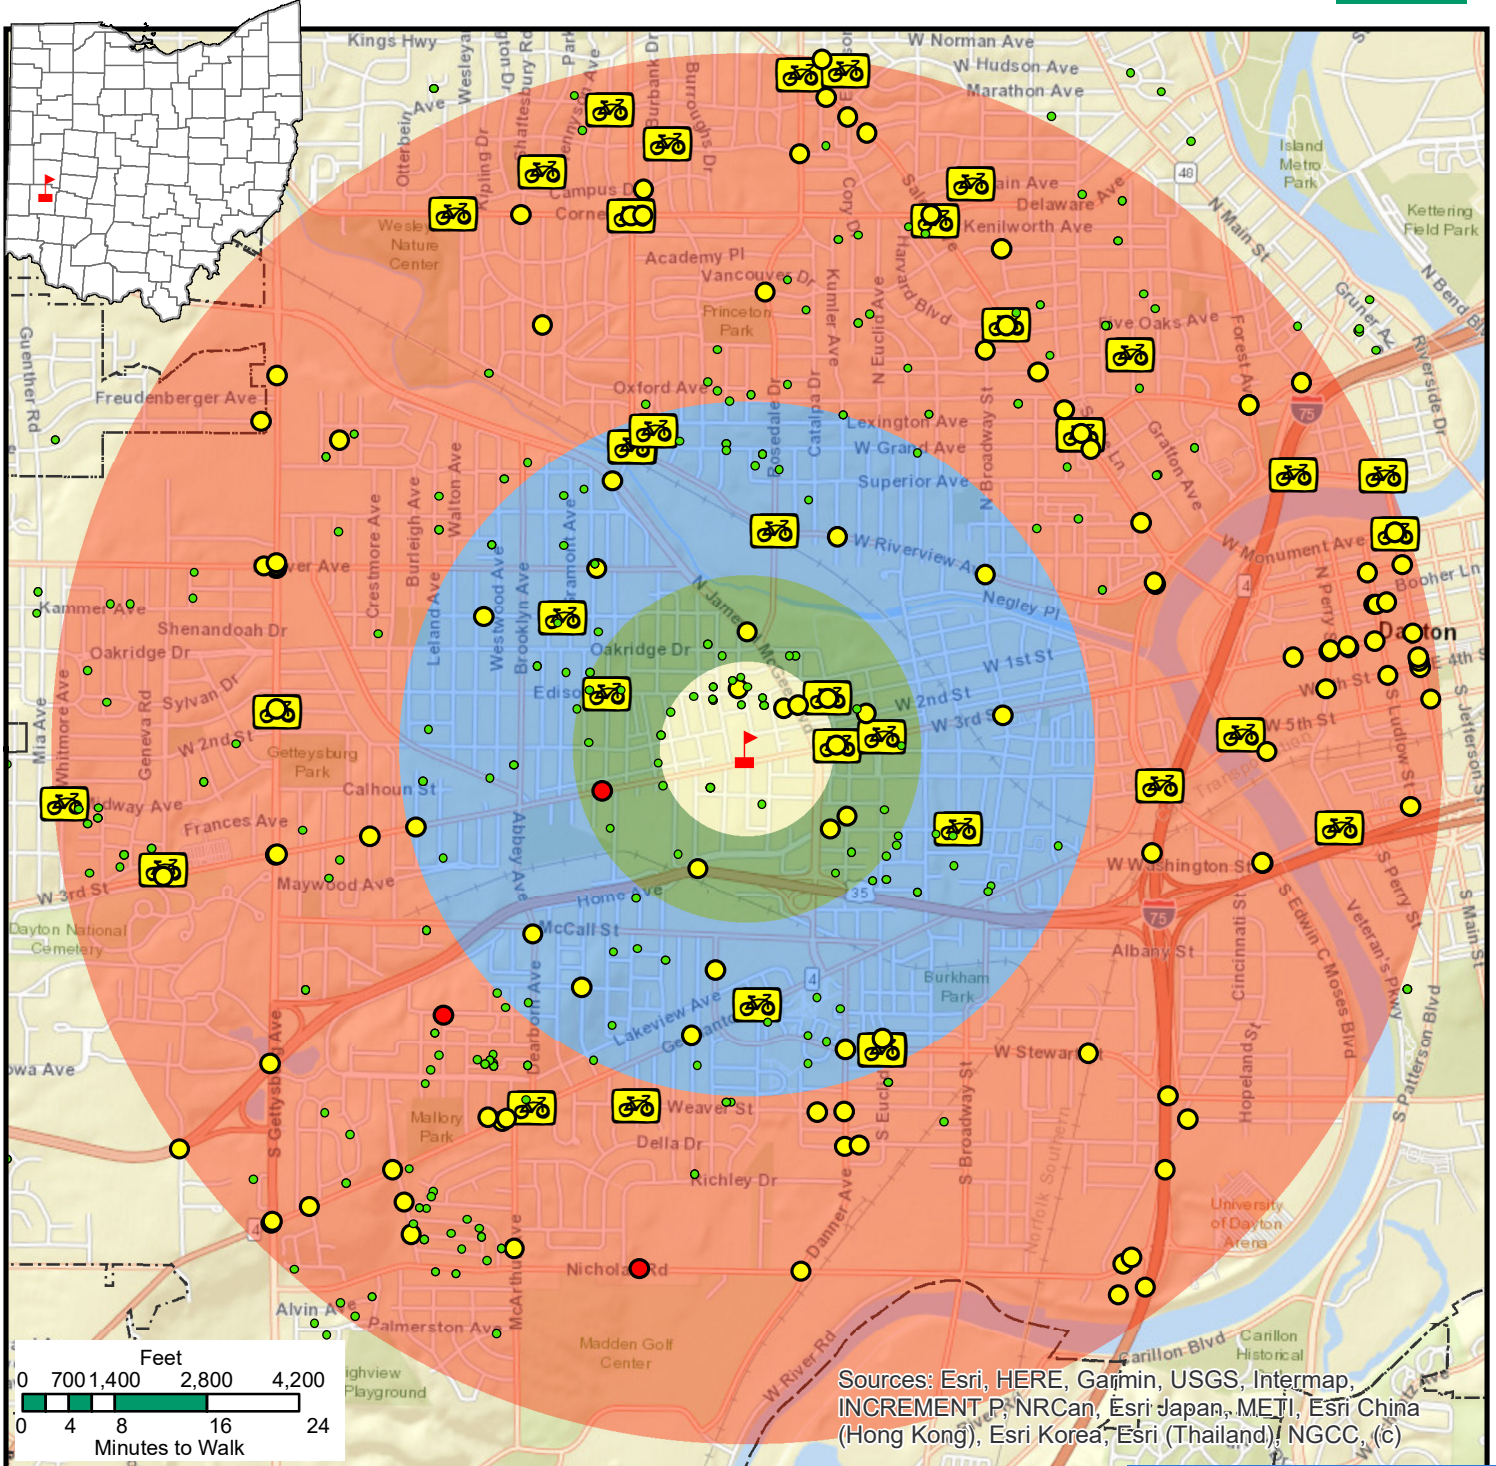

2013 W Third St, Dayton, OH 45417

8/8/2023

Sources: Esri, HERE, Garmin, USGS, Intermap, INCREMENT P, NRCan, Esri Japan, METI, Esri China (Hong Kong), Esri Korea, Esri (Thailand), NGCC, (c)

● Students	Radius (Miles)	
🚩 School	0.25	
Pedestrian Crashes	0.5	
● Non-Fatal Crash	1.0	
● Fatal Crash	2.0	County Boundary City Boundary
Bicycle Crashes		
Non-Fatal Crash		
Fatal Crash		
Total Enrollment = 386		Total Crashes = 155