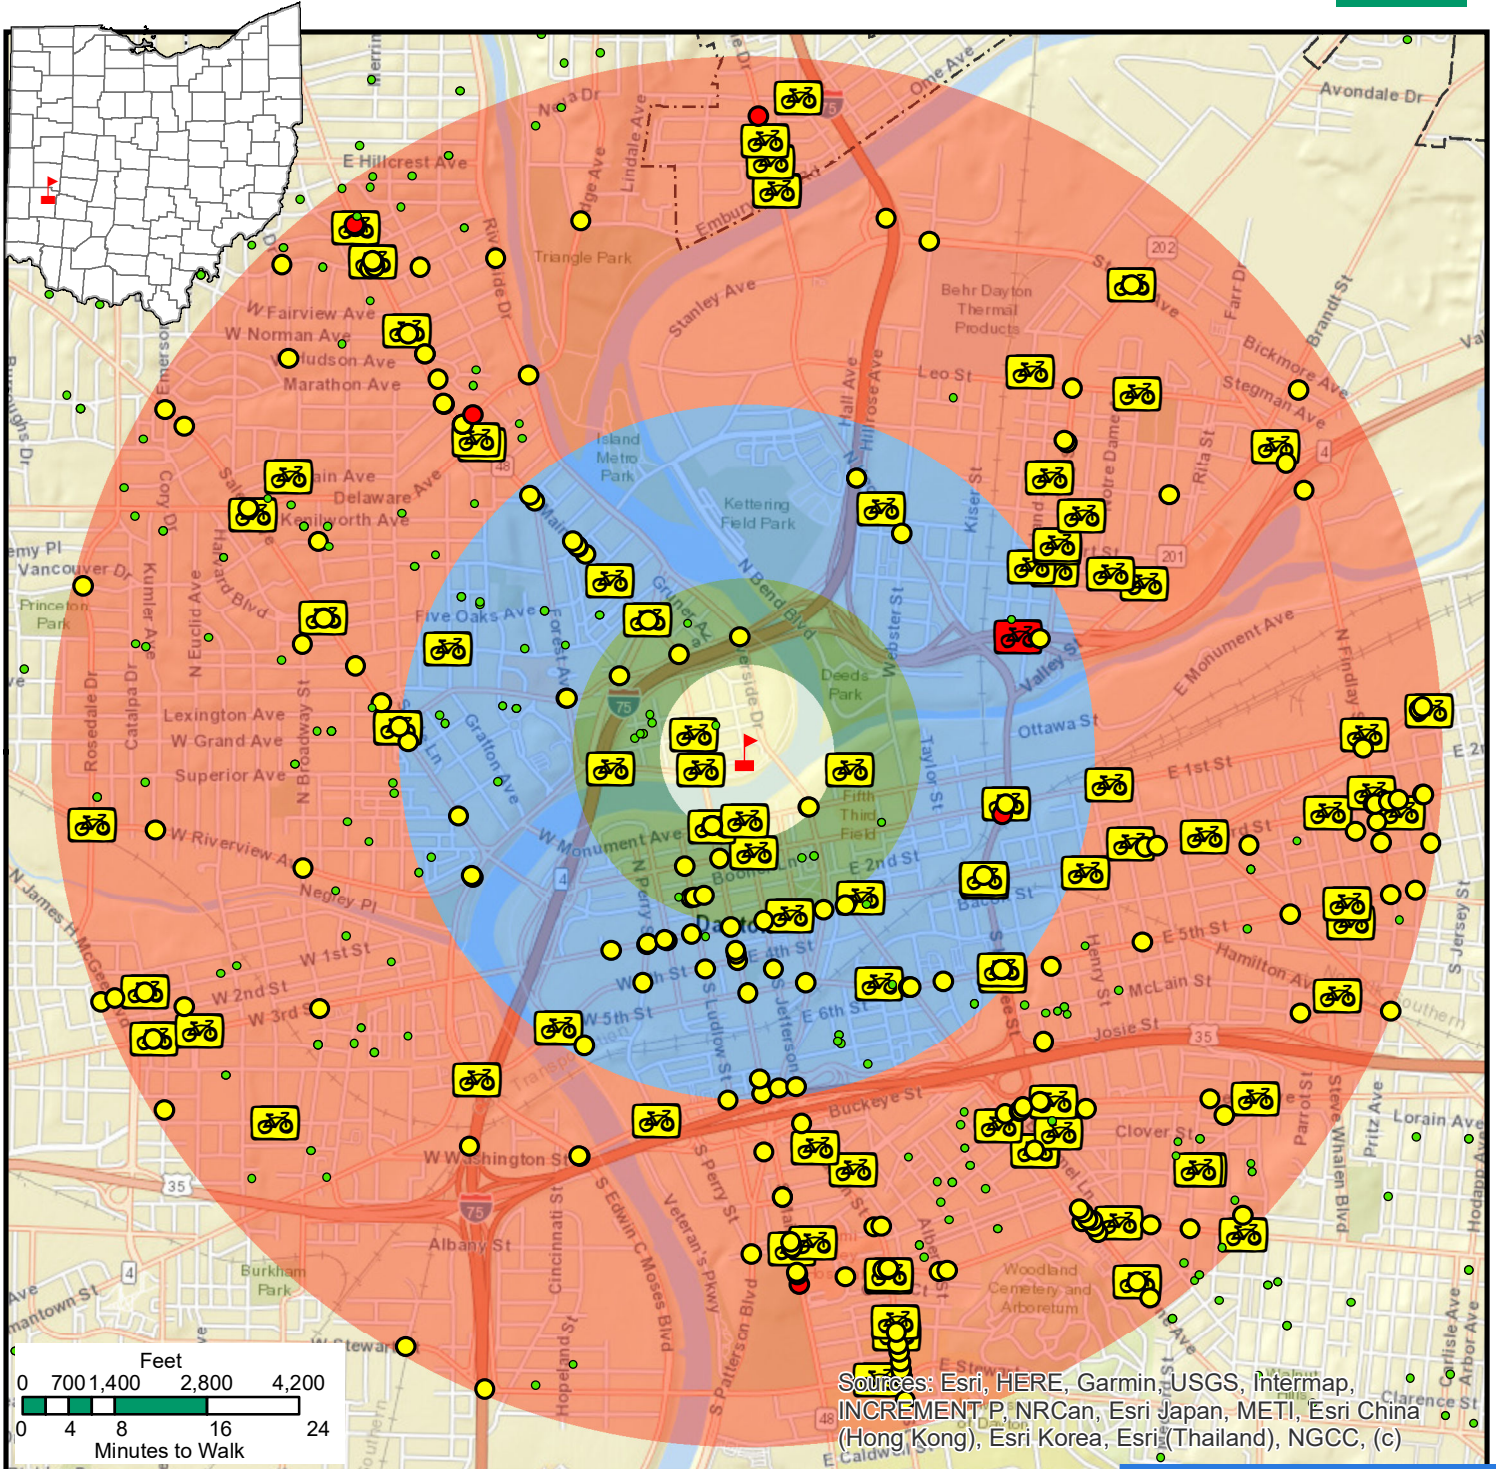

River's Edge Montessori - Dayton Public Schools - Montgomery Co

108 Linwood St, Dayton, OH 45405

8/7/2023

Sources: Esri, HERE, Garmin, USGS, Intermap, INCREMENT P, NRCan, Esri Japan, METI, Esri China (Hong Kong), Esri Korea, Esri (Thailand), NGCC, (c)