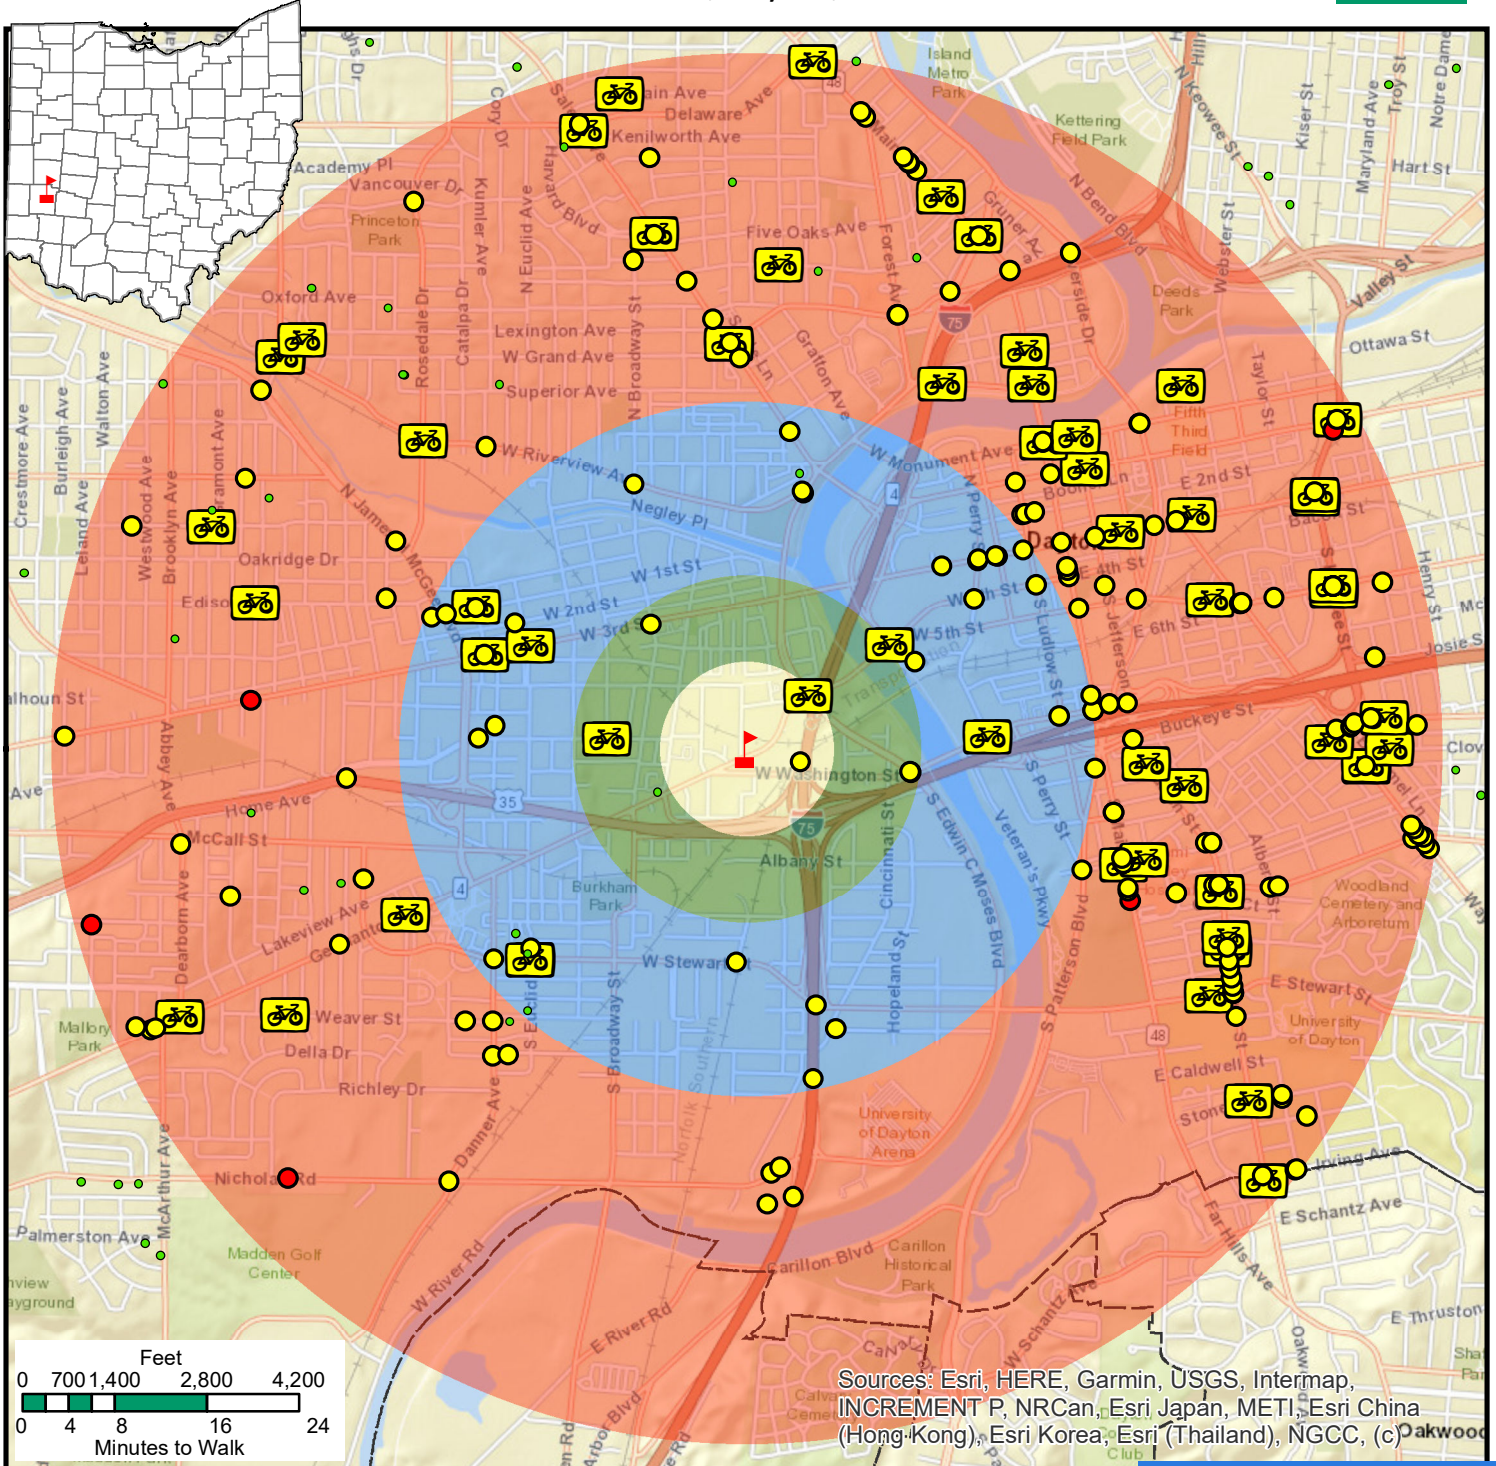

354 Mound St, Dayton, OH 45402

8/7/2023

Sources: Esri, HERE, Garmin, USGS, Intermap, INCREMENT P, NRCan, Esri Japan, METI, Esri China (Hong Kong), Esri Korea, Esri (Thailand), NGCC, (c) Oakwood