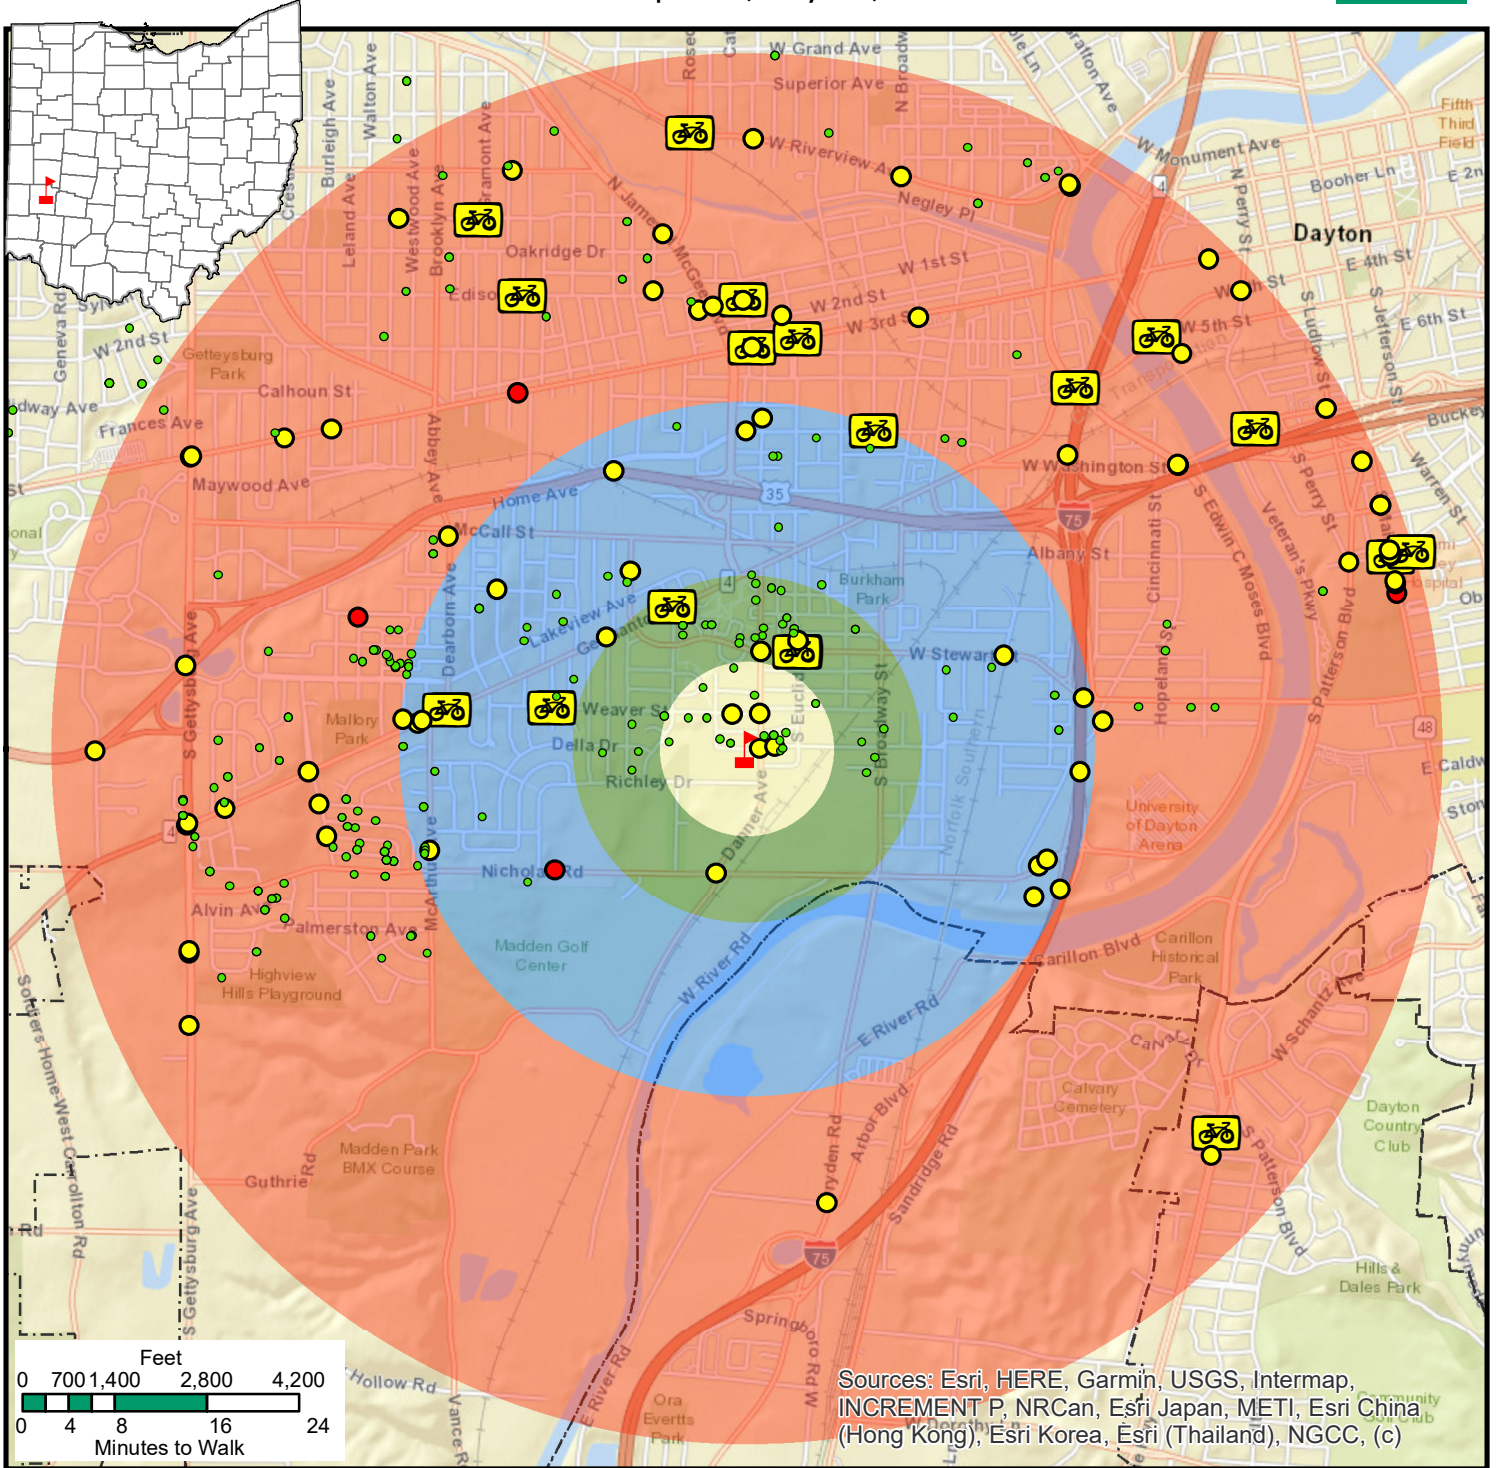

Louise Troy Elem - Dayton Public Schools - Montgomery Co

1630 Miami Chapel Rd, Dayton, OH 45417

8/2/2023

Sources: Esri, HERE, Garmin, USGS, Intermap, INCREMENT P, NRCAN, Esri Japan, METI, Esri China (Hong Kong), Esri Korea, Esri (Thailand), NGCC, (c)

● Students	Radius (Miles)	
🚩 School	0.25	
Pedestrian Crashes	0.5	
● Non-Fatal Crash	1.0	
● Fatal Crash	2.0	
Bicycle Crashes	County Boundary	
🚲 Non-Fatal Crash	City Boundary	
🚲 Fatal Crash		
Total Enrollment = 346		Total Crashes = 95