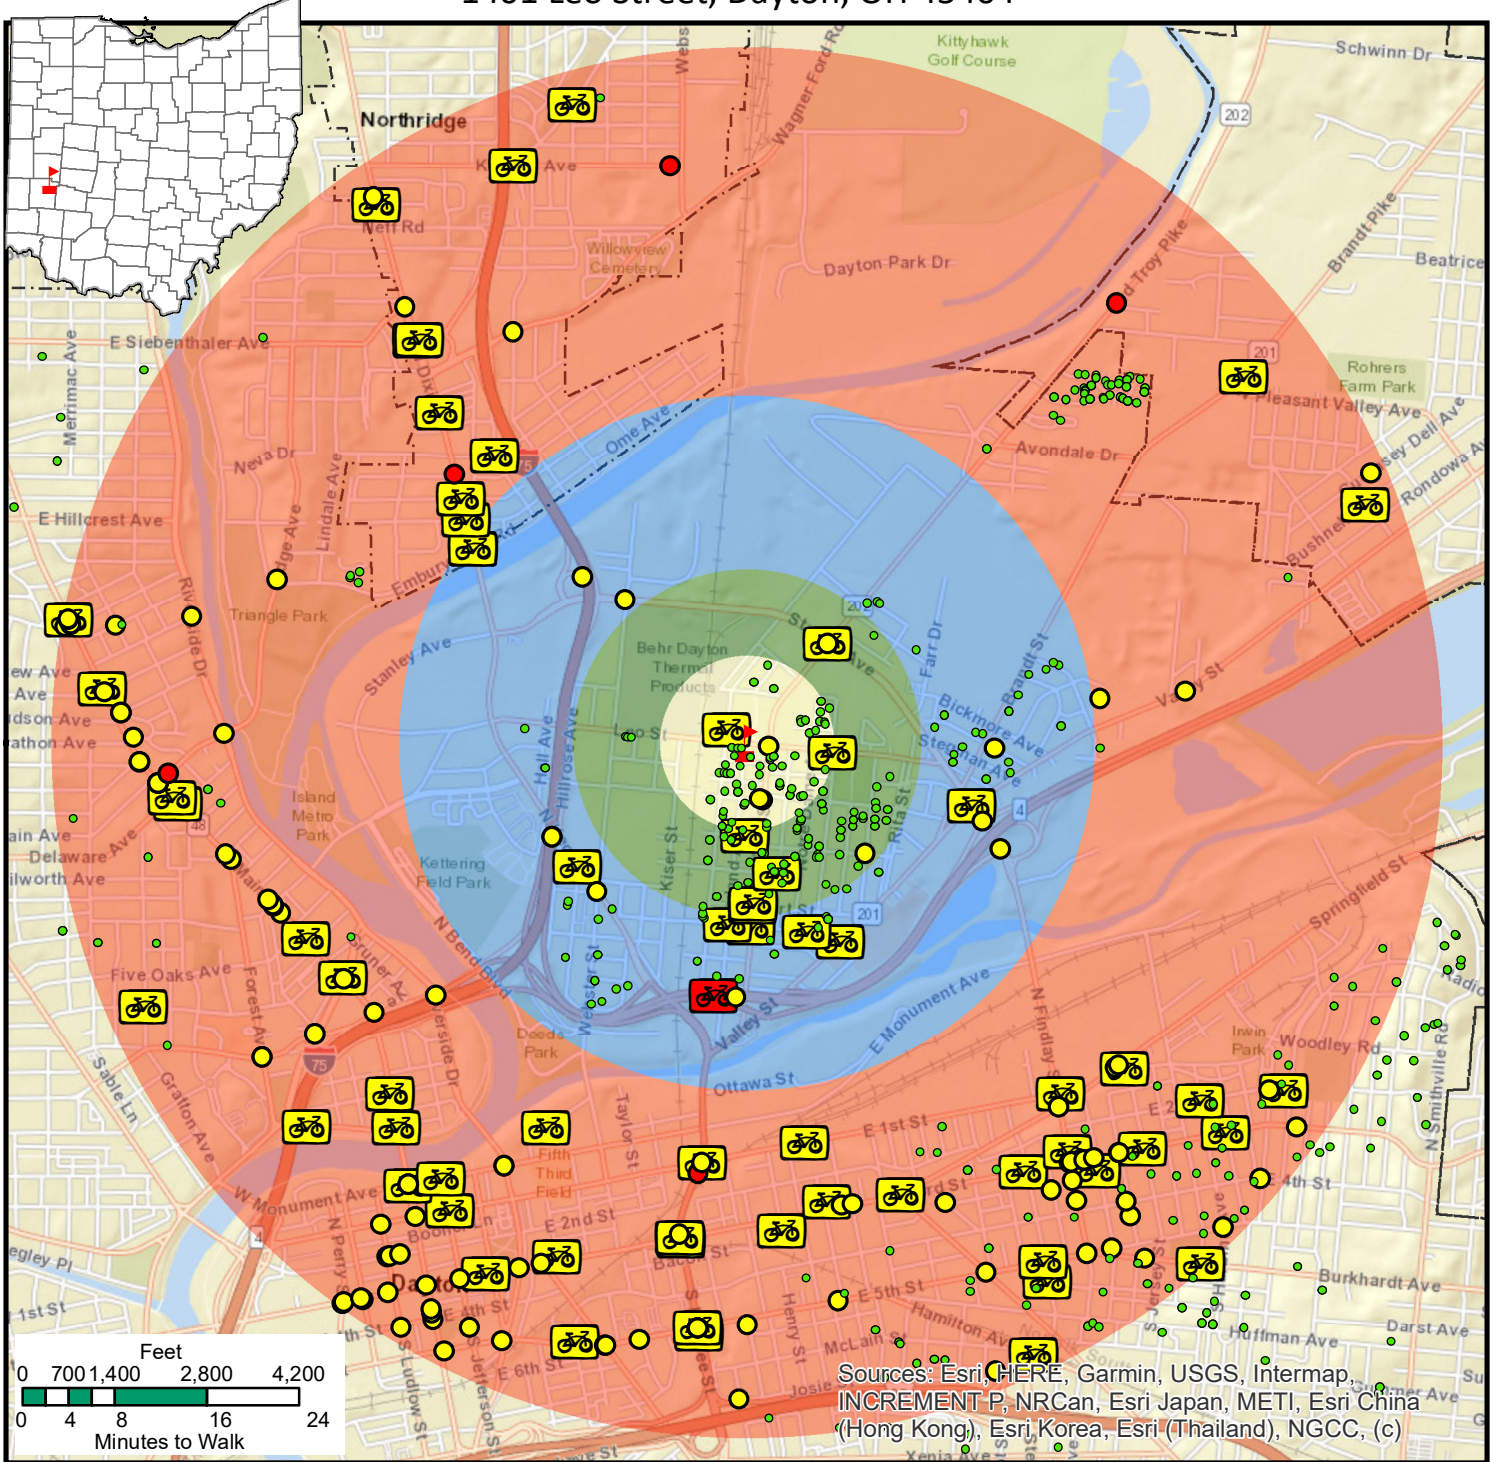

# Kiser Elem - Dayton Public Schools - Montgomery Co

8/2/2023

1401 Leo Street, Dayton, OH 45404

● Students	<b>Radius (Miles)</b>	
🚩 School	0.25	
<b>Pedestrian Crashes</b>	0.5	
● Non-Fatal Crash	1.0	
● Fatal Crash	2.0	
<b>Bicycle Crashes</b>	▭ County Boundary	
🚲 Non-Fatal Crash	▭ City Boundary	
🚲 Fatal Crash		

Total Enrollment = 567    Total Crashes = 187