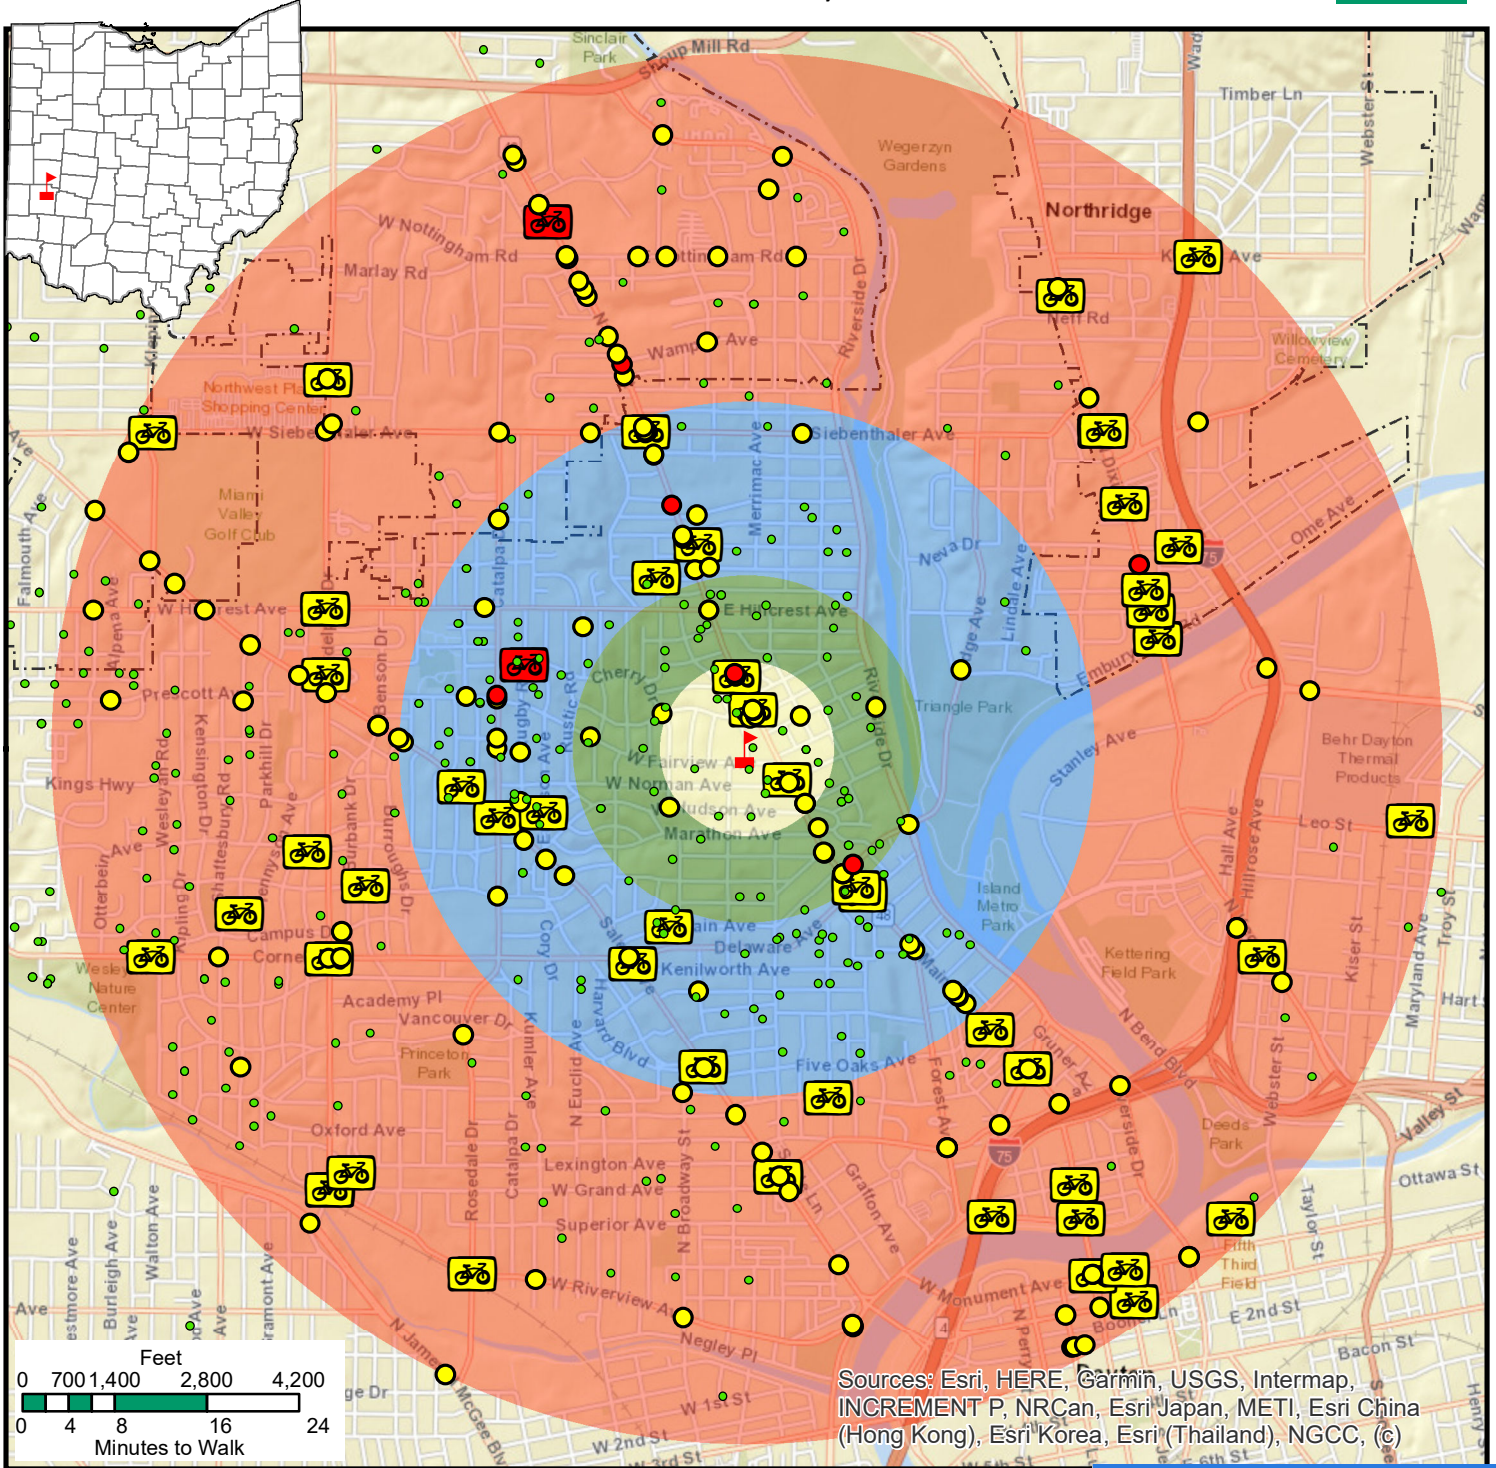

31 Willowood Drive, Dayton, OH 45405

8/2/2023

Sources: Esri, HERE, Garmin, USGS, Intermap, INCREMENT P, NRCan, Esri Japan, METI, Esri China (Hong Kong), Esri Korea, Esri (Thailand), NGCC, (c)

● Students	Radius (Miles)	N ↑ ↓ S
🚩 School	0.25	
Pedestrian Crashes	0.5	
● Non-Fatal Crash	1.0	
● Fatal Crash	2.0	
Bicycle Crashes	County Boundary	
🚲 Non-Fatal Crash	City Boundary	
🚲 Fatal Crash		

Total Enrollment = 250 Total Crashes = 204