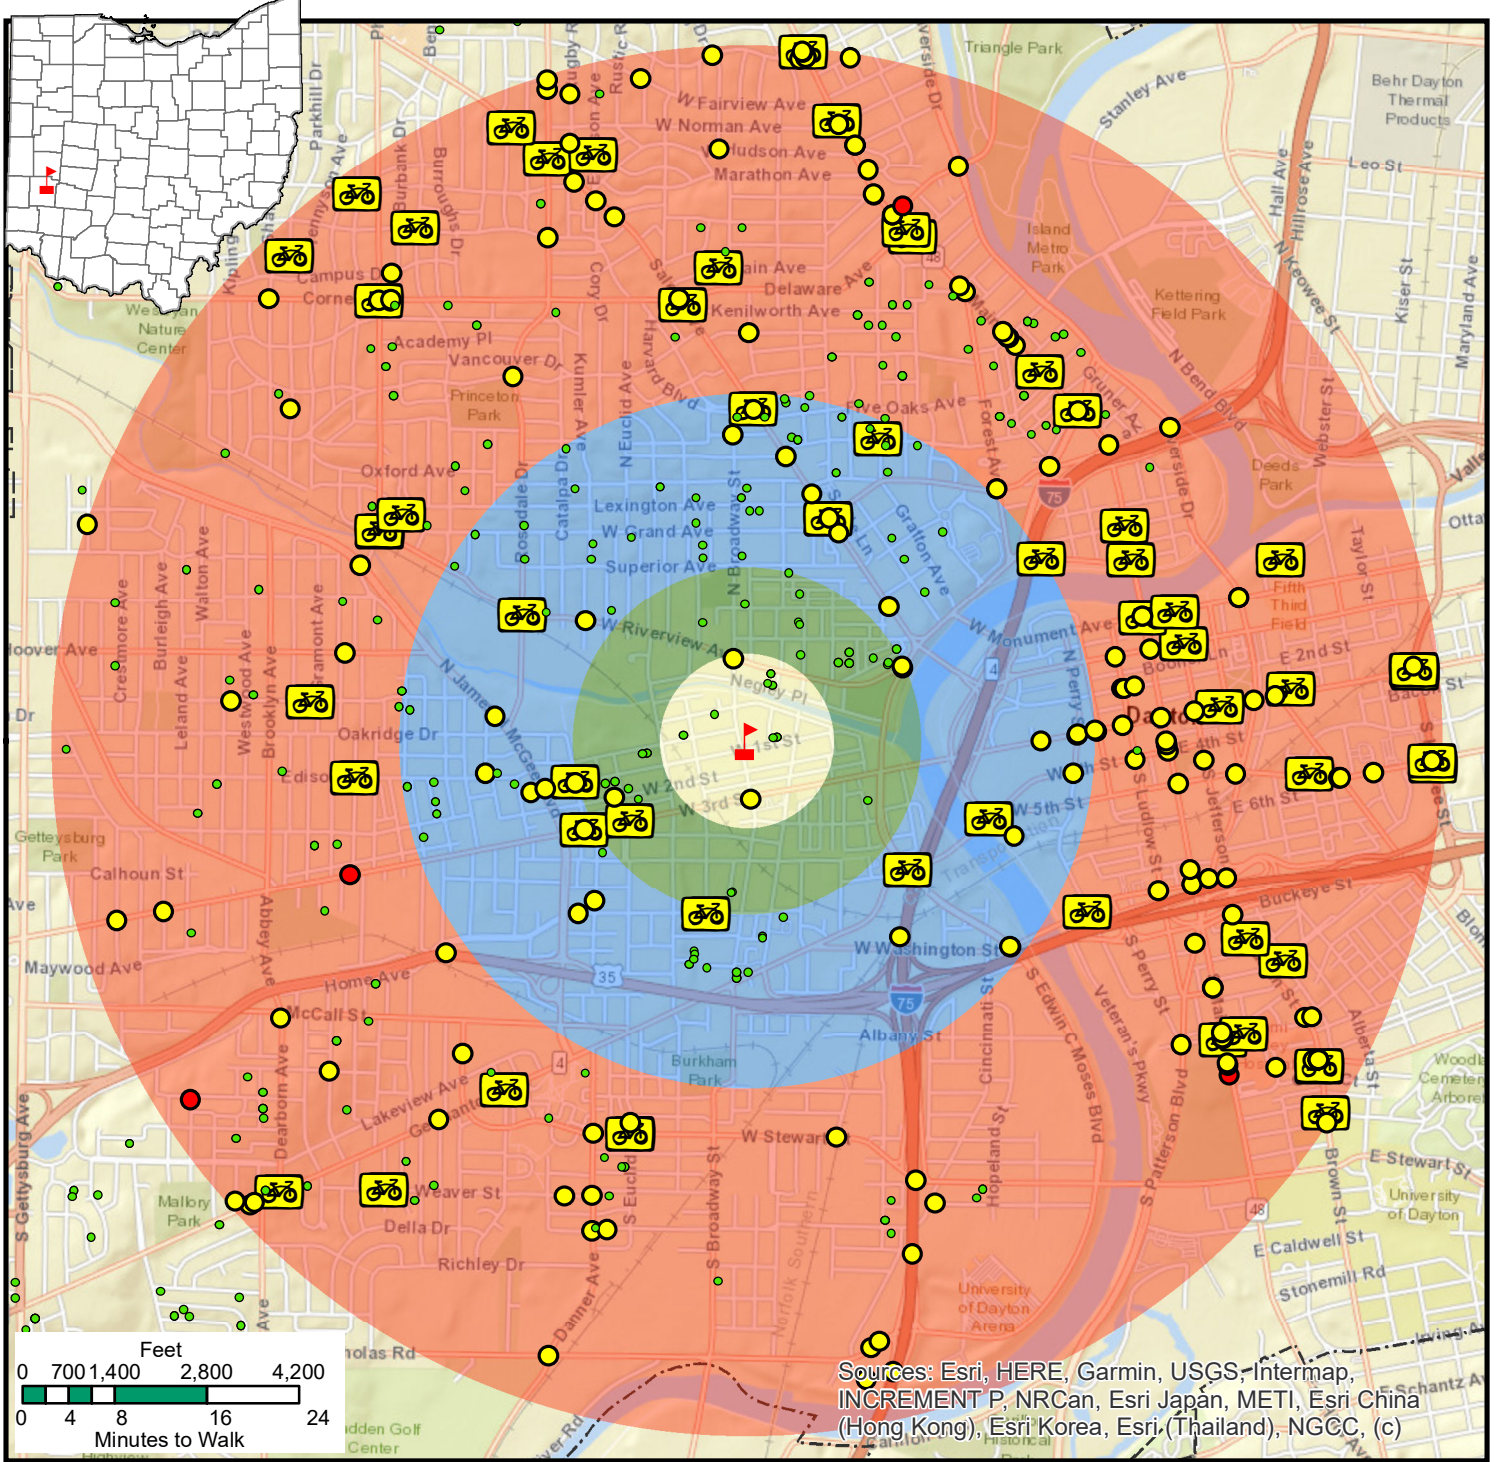

Edison Elem - Dayton Public Schools - Montgomery Co

228 N Broadway St, Dayton, OH 45402

8/2/2023

● Students	Radius (Miles)	N ↑ ↓ S
🚩 School	0.25	
Pedestrian Crashes	0.5	
● Non-Fatal Crash	1.0	
● Fatal Crash	2.0	
Bicycle Crashes	County Boundary	
🚲 Non-Fatal Crash	City Boundary	
🚲 Fatal Crash		
Total Enrollment = 350		Total Crashes = 227