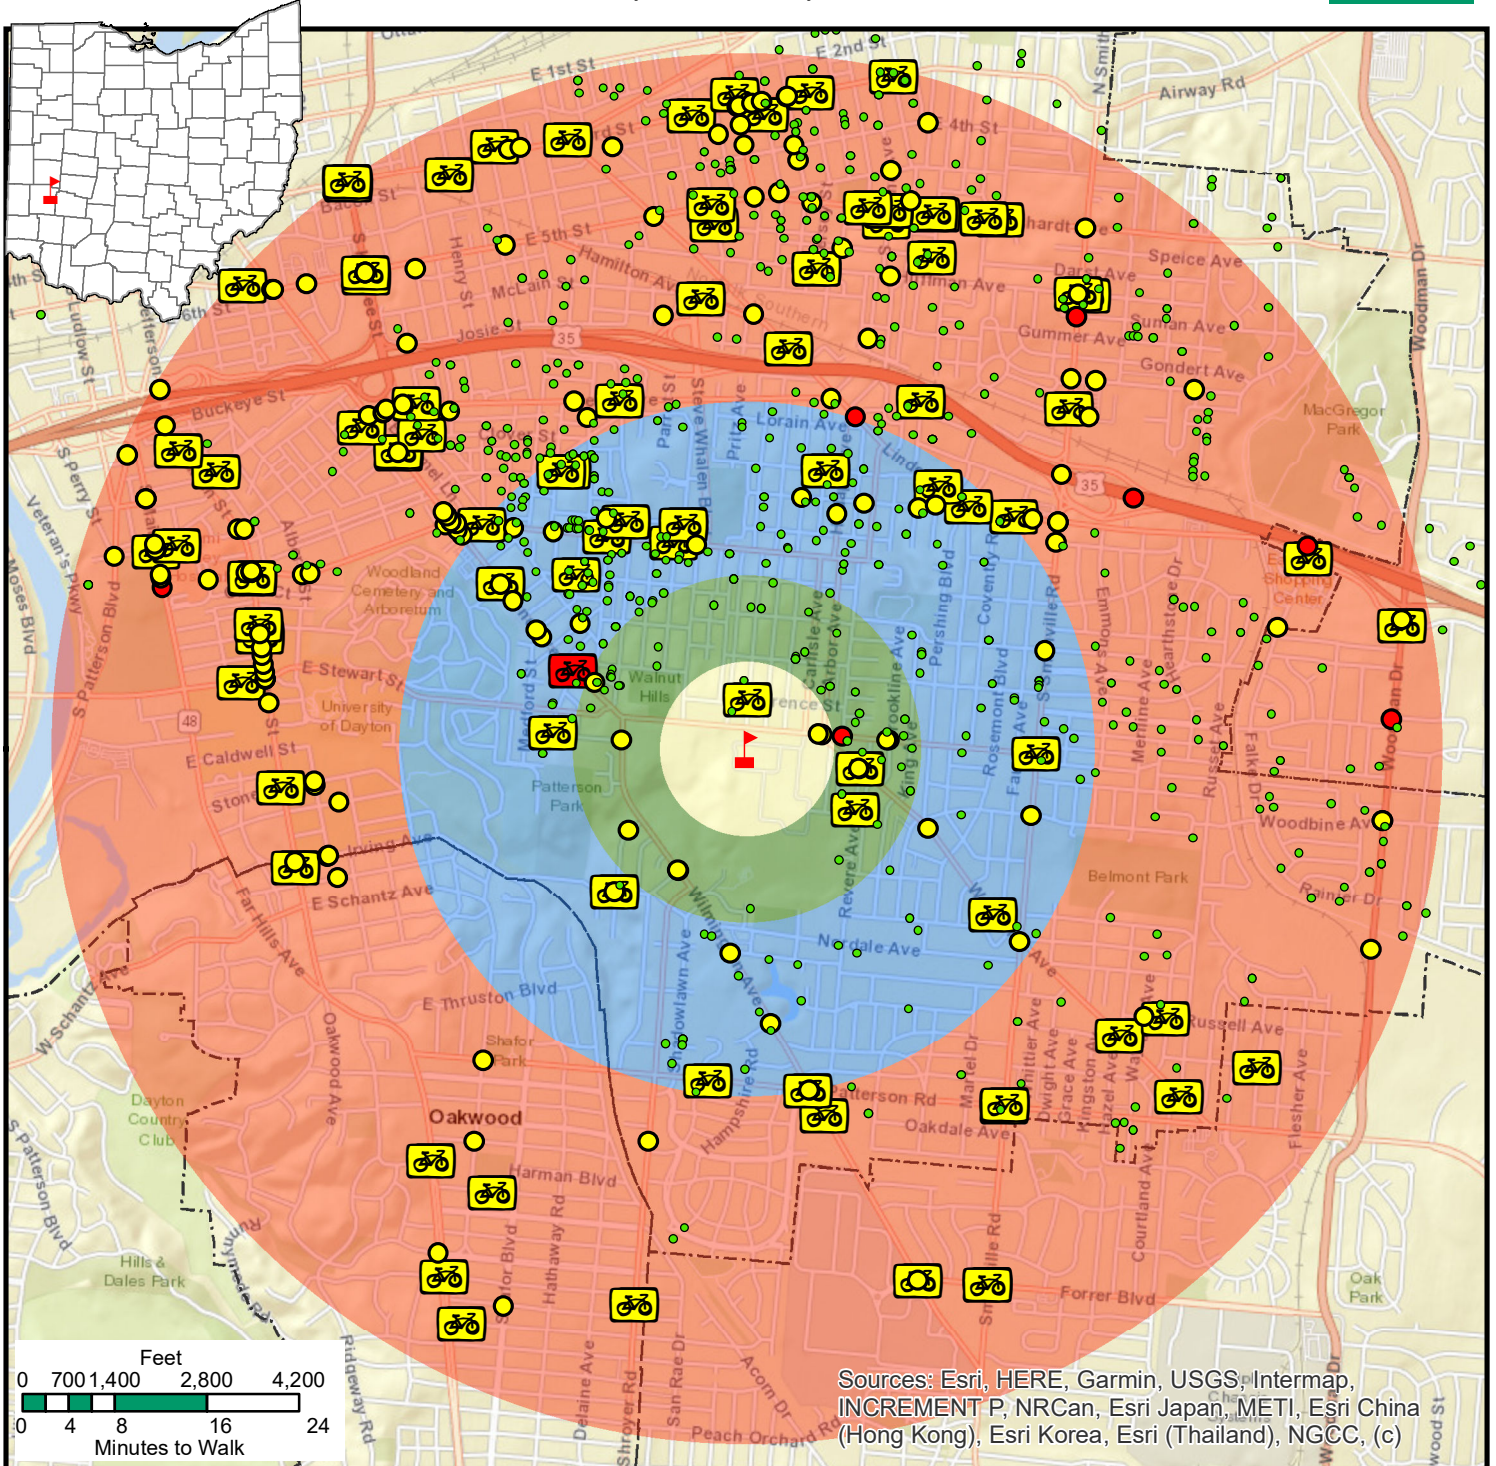

# Belmont 7-12 School - Dayton Public Schools - Montgomery Co

2615 Wayne Ave, Dayton, OH 45420

7/31/2023

● Students	<b>Radius (Miles)</b>	
🚩 School	0.25	
<b>Pedestrian Crashes</b>	0.5	
● Non-Fatal Crash	1.0	
● Fatal Crash	2.0	
<b>Bicycle Crashes</b>	County Boundary	
🚲 Non-Fatal Crash	City Boundary	
🚲 Fatal Crash		

Total Enrollment = 1094    Total Crashes = 249