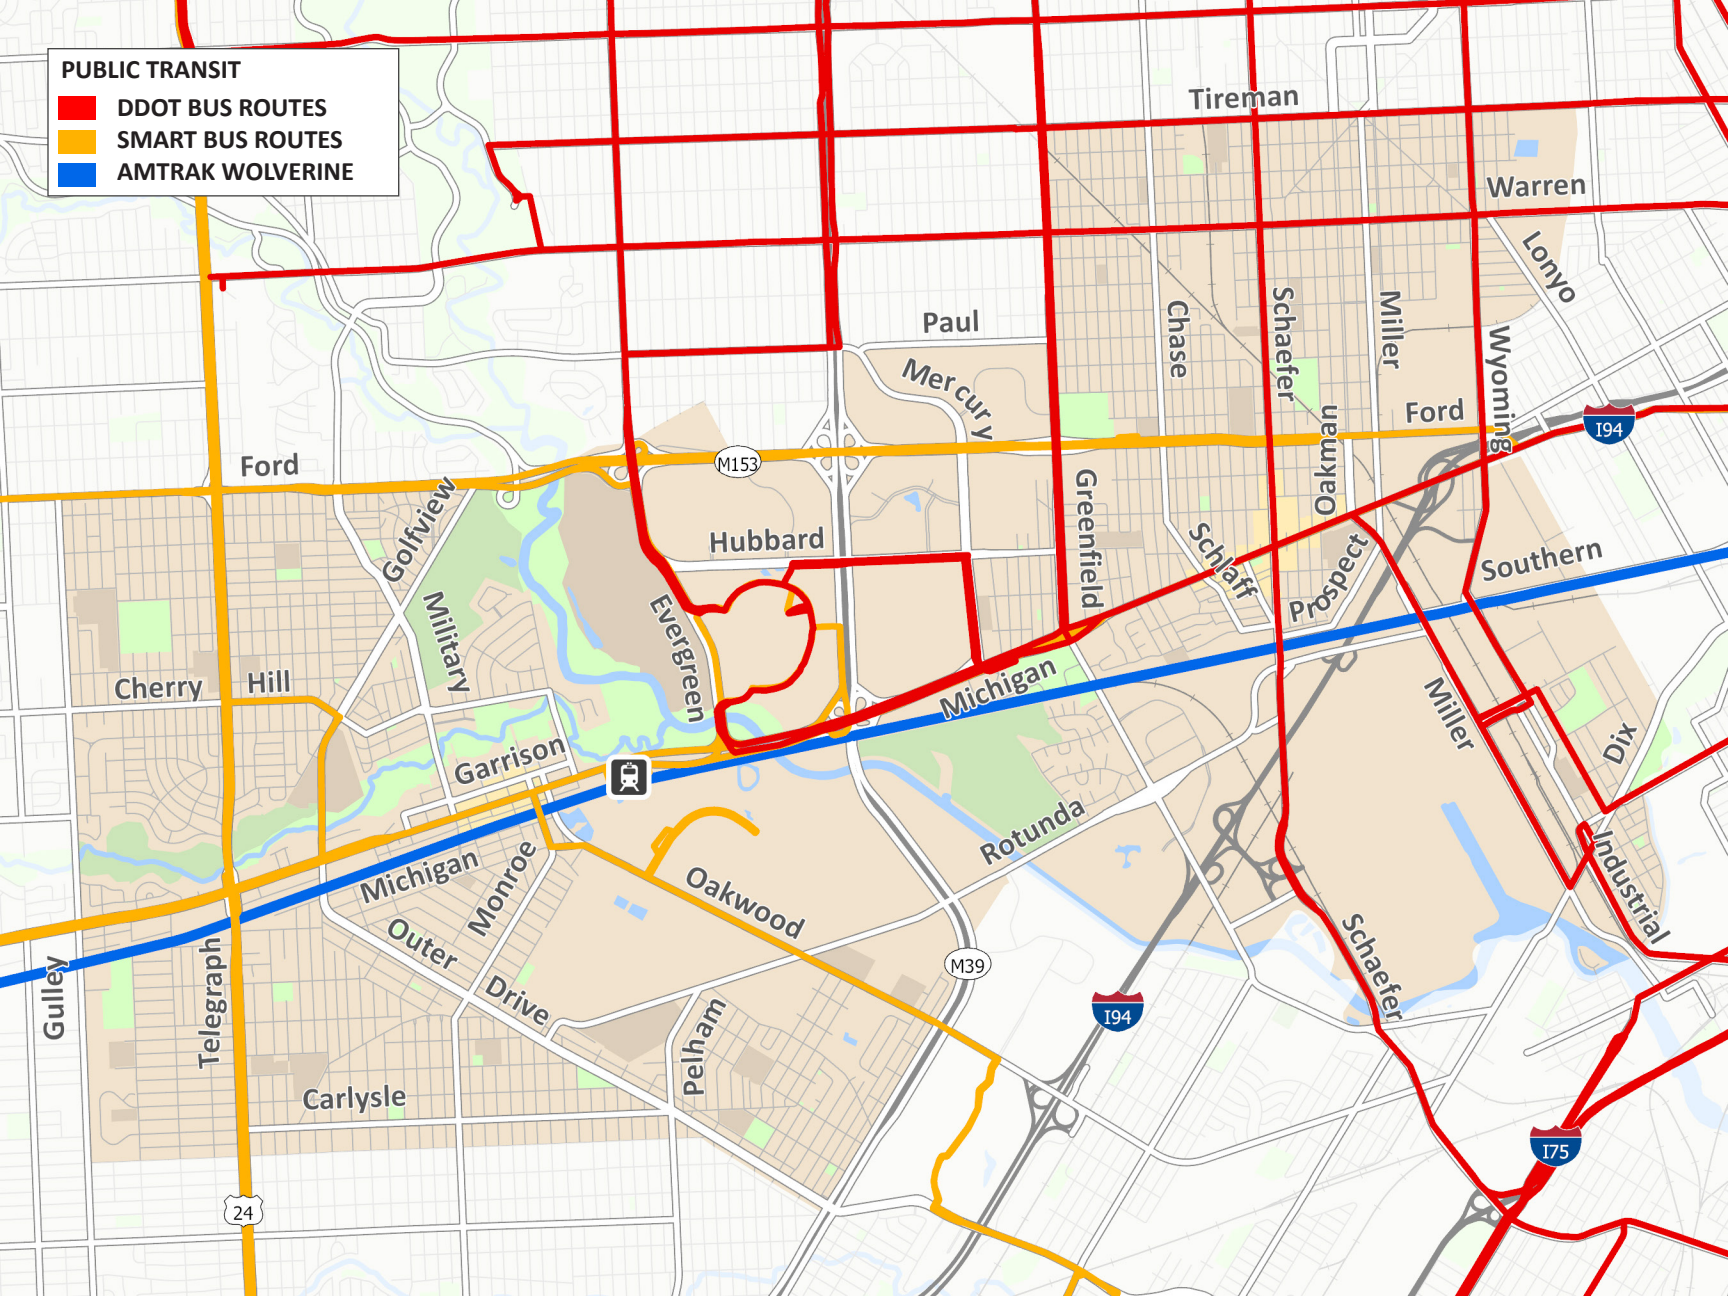

PUBLIC TRANSIT

- DDOT BUS ROUTES
- SMART BUS ROUTES
- AMTRAK WOLVERINE

BUS ROUTE SERVICE

- █ 30 minute headways
- █ 1 hour headways
- █ 24 hour service
- █ Limited service on weekends
- Special Routes (Fast Michigan, Ford Express)